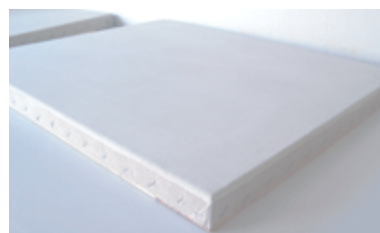

ARTISAN METHODS

MONTART CREATION uses the filgood **type wooden stretcher** (copyright Bonfil company), as the fitting area is much more resistant than the one of the Spanish and European type stretcher.

Our company is known and appreciated for the use of quality wood which receives adequate treatment in order to avoid any attack of fungi or other insects during the lifespan of the stretcher. We use **100% natural linen canvas** of the taffeta and close weave type, since this is the fabric that undergoes less change during lifespan caused by environmental/atmospheric humidity. Furthermore, our fabrics receive special attention so as to be protected against attacks of fungi that could harm them with the time. For the fitting **stainless steel staples** are used in order to avoid oxidation.

MONTART CREATION uses the "recipe" (method) of the great masters of the Italian Renaissance, i.e. combines the natural ingredients of the know-how with other chemical ingredients that guarantee the quality of **preparatory layer**, so avoiding its putrefaction. Continuous layers of different quantity of adhesive and load are applied until found the appropriate surface. The use of the natural "recipes" of the great masters is necessary to guarantee the adhesion of the paint to the ground layer and so avoiding possible detachments.

¹ 1 cm = 2,54 inch

² Price is in Euros and tax, transport or insurances are not included. These stretched canvases are not sold in shops.